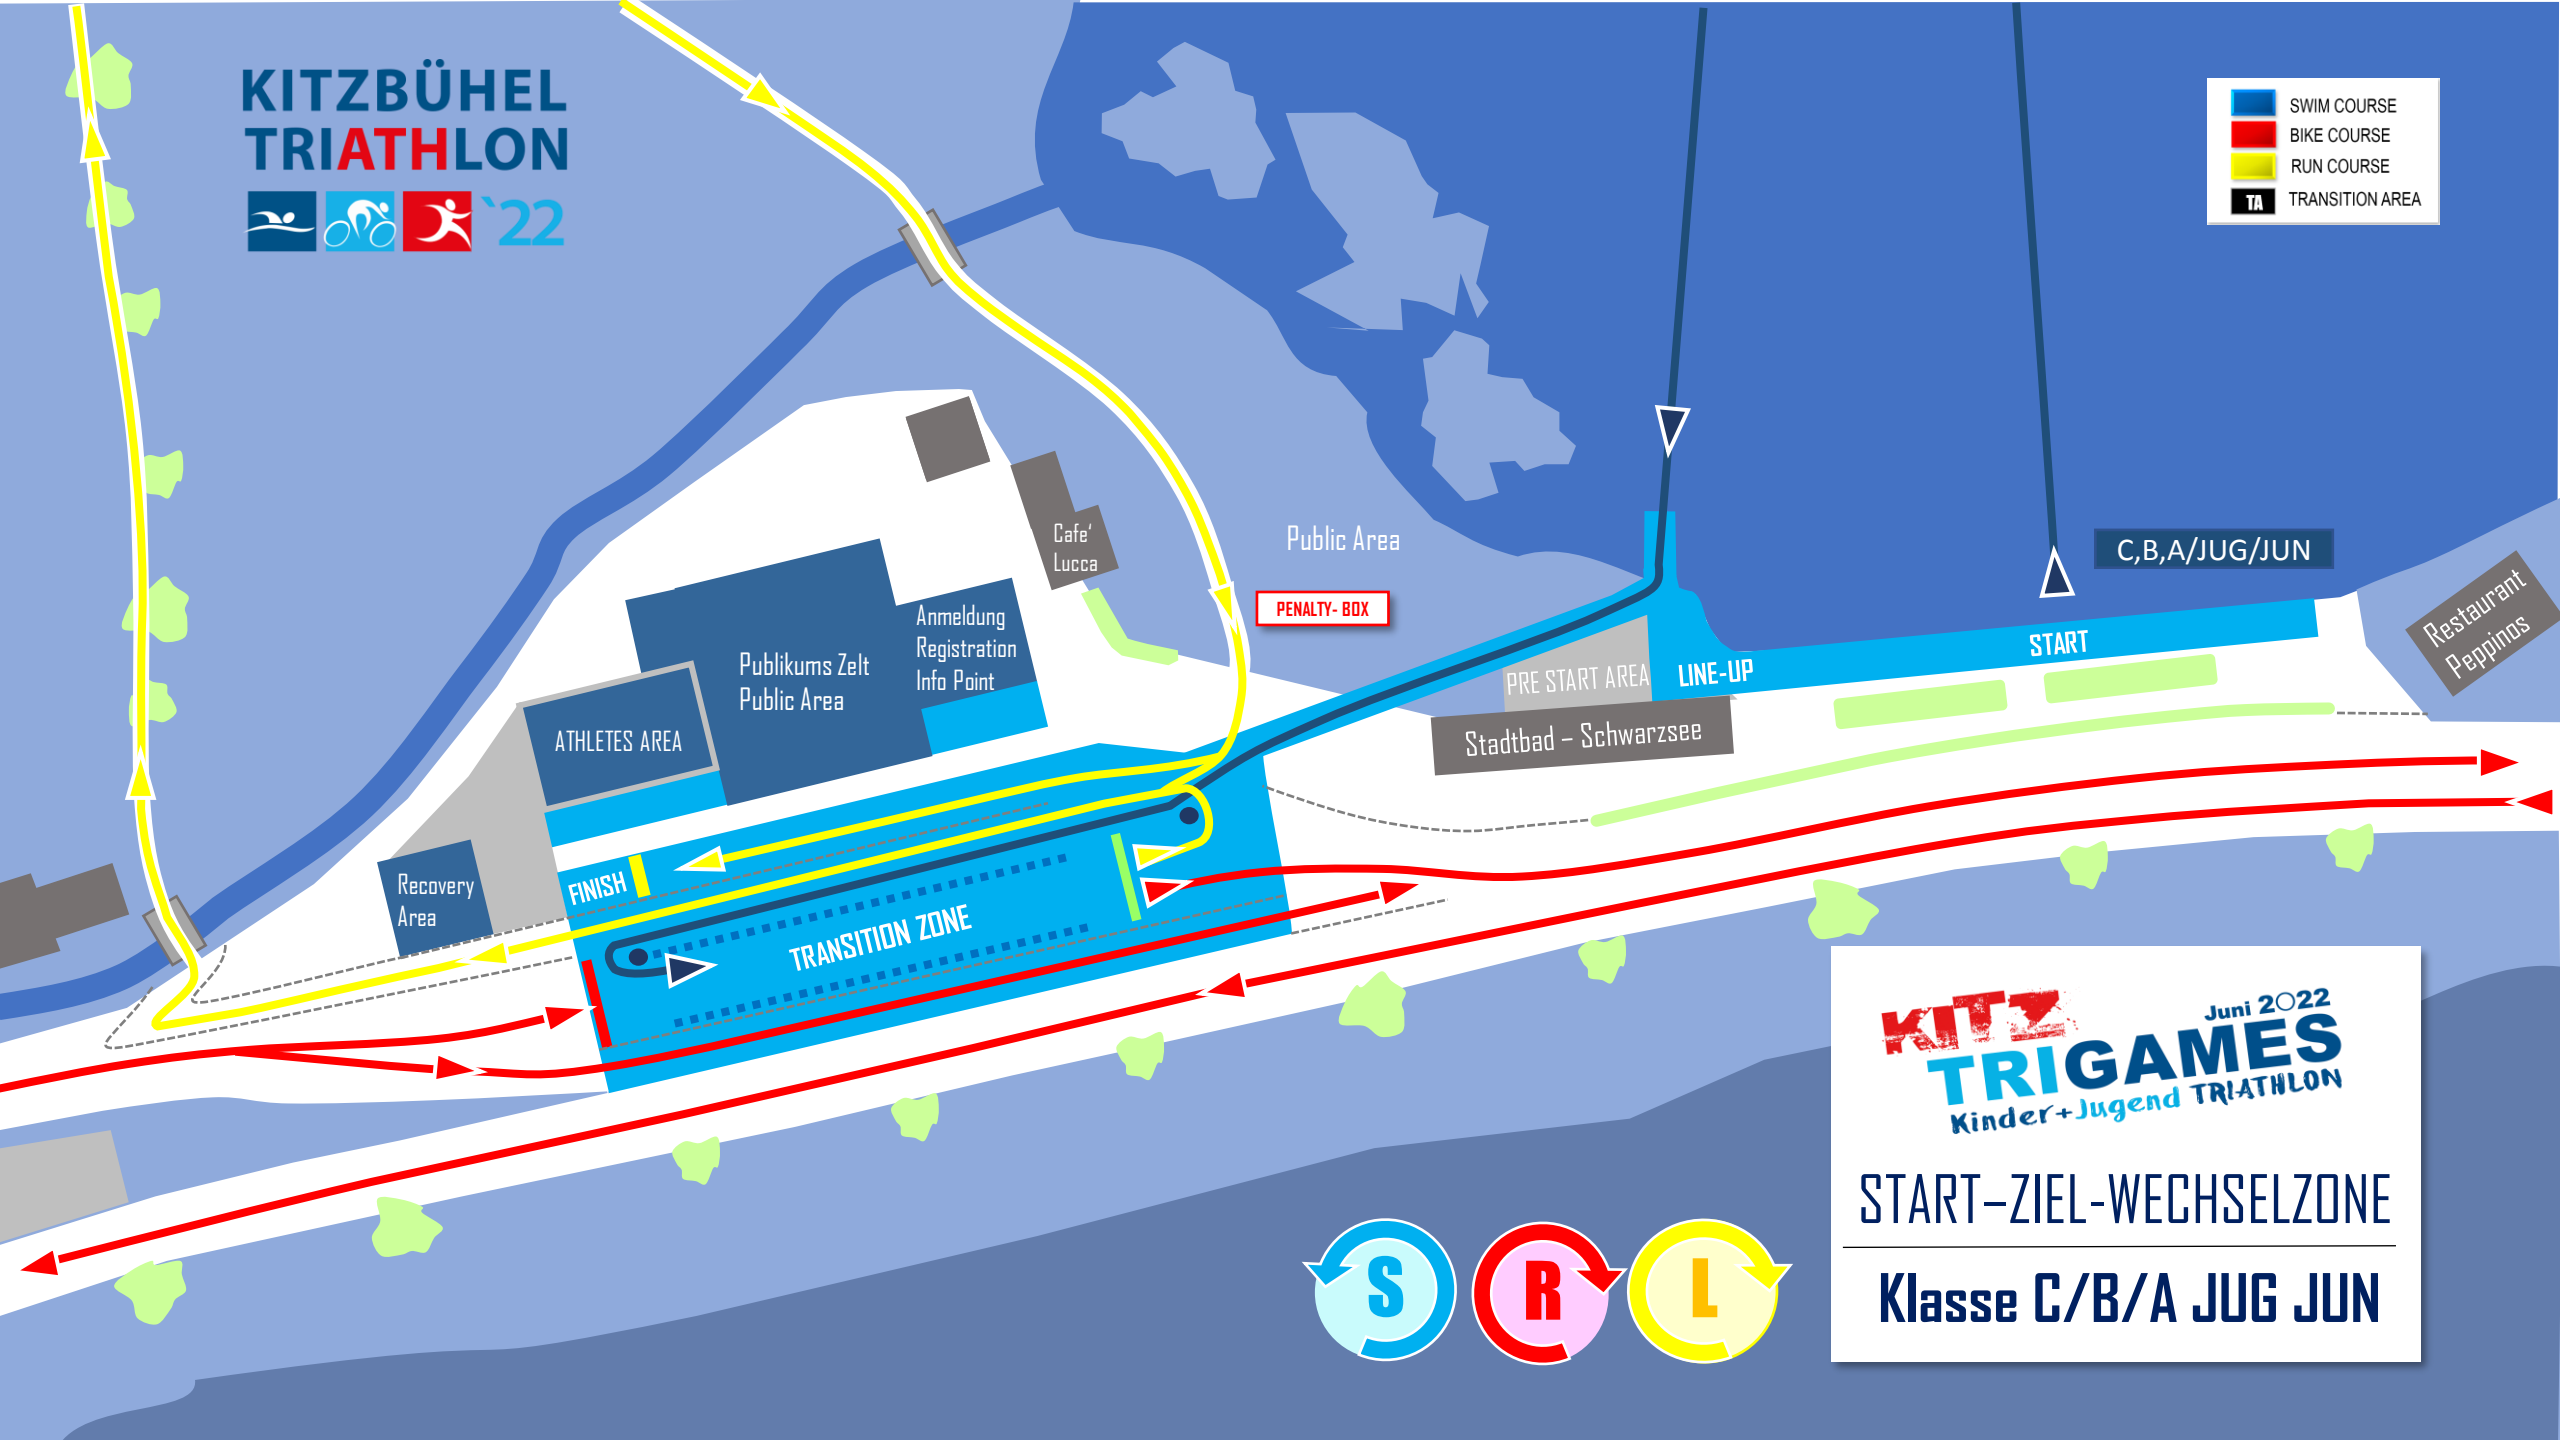

SCHWARZSEE

CAMPING BRUGGERHOF
 HOTEL BRUGGERHOF

ALPENHOTEL
 HOTEL SEEBICHL

HOTEL LEBENBERG

KITZBÜHEL

	SWIM COURSE
	BIKE COURSE
	RUN COURSE
	TRANSITION AREA

SWIM	0.500
BIKE	12
RUN	3.0

KITZBÜHEL TRIATHLON

 '22

KITZ TRIGAMES
 Juni 2022
 Kinder+Jugend TRIATHLON

RACE COURSE 2022

Klasse A/JUG/JUN

KITZBÜHEL TRIATHLON

- SWIM COURSE
- BIKE COURSE
- RUN COURSE
- TA TRANSITION AREA

C,B,A/JUG/JUN

Restaurant Peppinos

PENALTY-BOX

PRE START AREA
Stadtbad - Schwarzsee

LINE-UP

START

FINISH

TRANSITION ZONE

Recovery Area

ATHLETES AREA