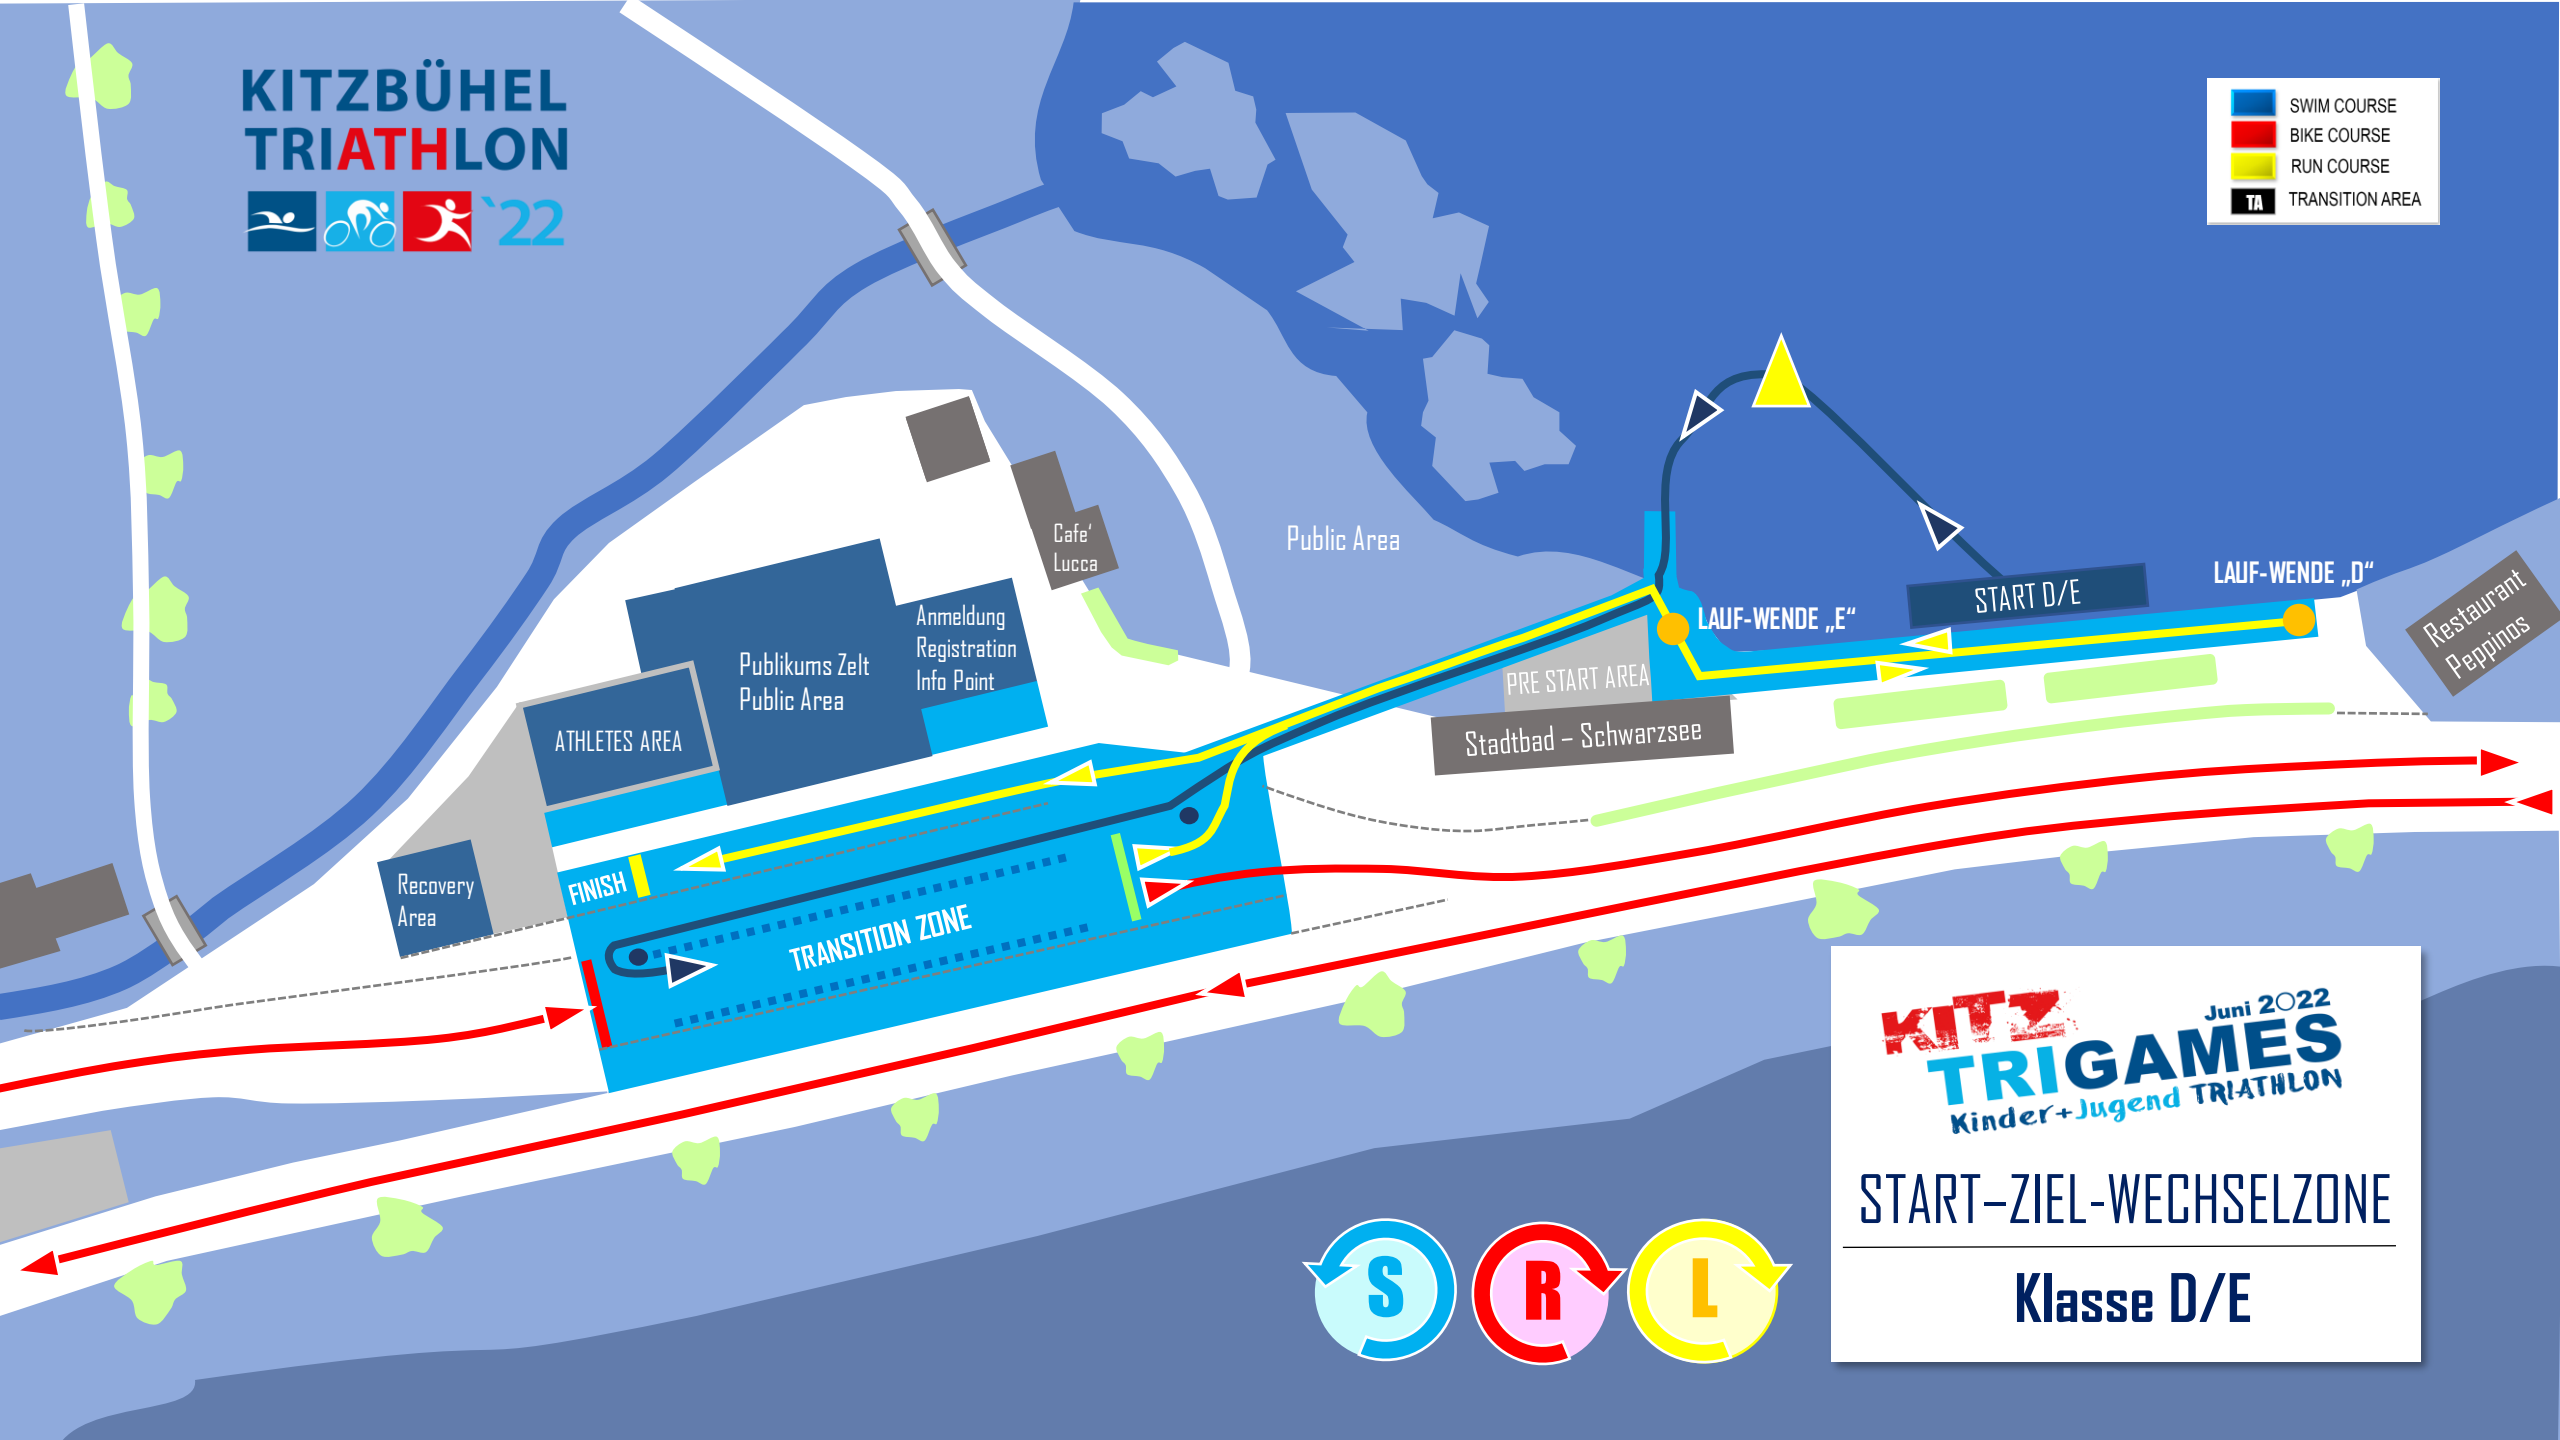

KITZBÜHEL TRIATHLON

- SWIM COURSE
- BIKE COURSE
- RUN COURSE
- TRANSITION AREA

KITZ Juni 2022
TRIGAMES
Kinder+Jugend TRIATHLON

START-ZIEL-WECHSELZONE

Klasse D/E