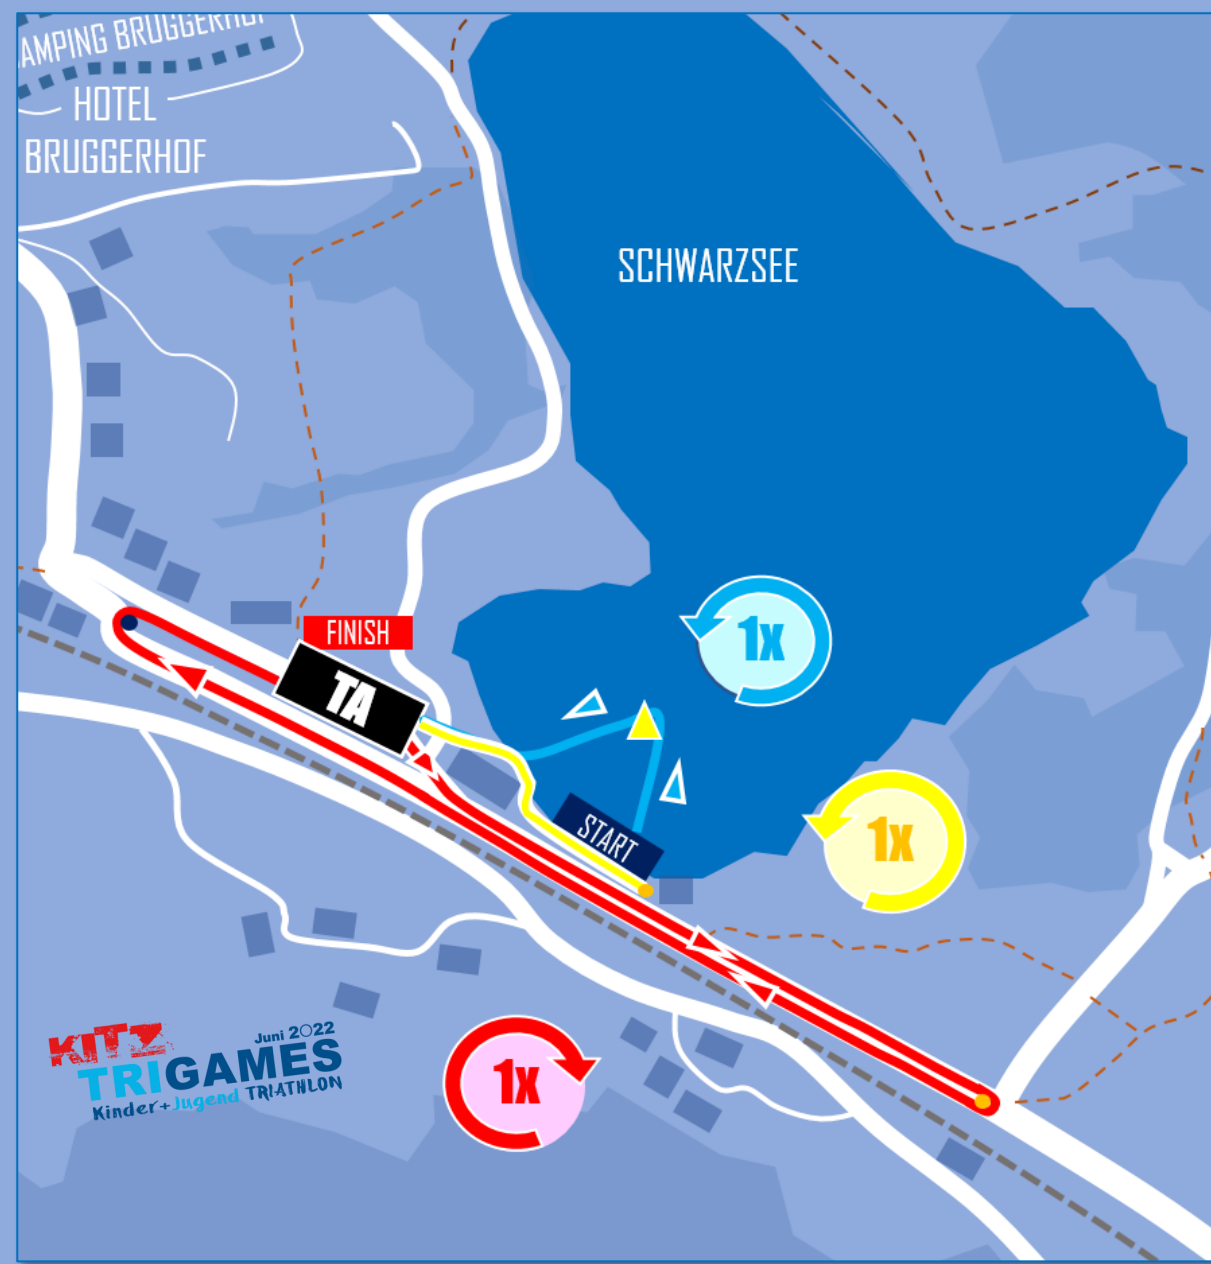

Klasse D SCHWIMMEN 50m RAD 1000m LAUFEN 400m